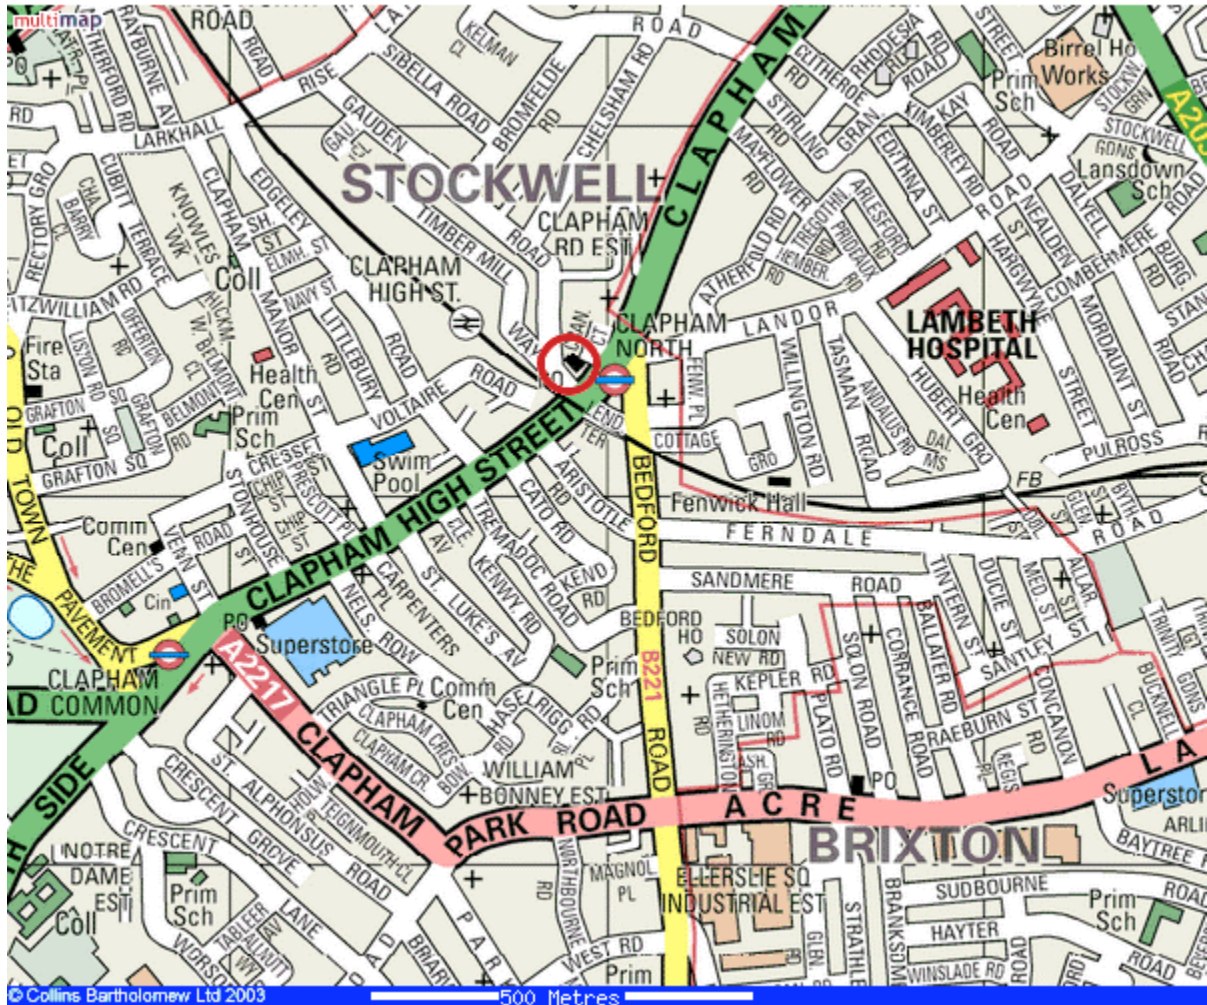

How to find us:

=mc

Blue Jay Works
117 Gauden Rd.
London
SW4 6LE

Nearest Underground: Clapham North (Northern Line)

Nearest Rail Station: Clapham High Street (trains leave from Victoria and London Bridge)